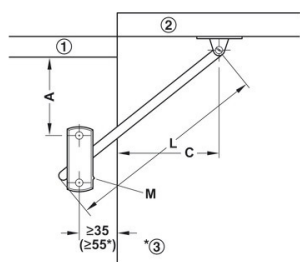

PRODUCT SHEET

Description:

Lid Stay W/Built In Catch, 200mm, NPL/White, Left

Item number:

15.10.345-0

Units	Box	Carton	HS Code	Barcode
Pcs.	1	25	8302420090	
5704866056779				

SISO A/S

Mileparken 11
DK-2740 Skovlunde
Denmark
VAT: DK 24786013

Phone +45 45 830 900

www.siso.dk
siso@siso.dk

Danske Bank
Nytorv Branch
Copenhagen
SWIFT: DABADKKK

Account no.
4180 3112 112936
IBAN Account
DK7230003112112936