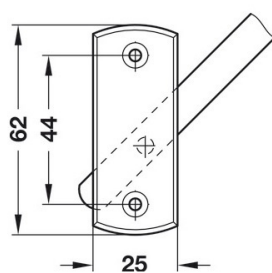

PRODUCT SHEET

Description:

Lid Stay W/Built In Catch, 200mm, NPL/White, Left

Item number:

15.10.345-0

Units	Box	Carton	HS Code	Barcode
Pcs.	1	25	8302420090	
5704866056779				

SISO A/S

Mileparken 11
DK-2740 Skovlunde
Denmark
VAT: DK 24786013

Phone +45 45 830 900

www.siso.dk
siso@siso.dk

Danske Bank
Nytorv Branch
Copenhagen
SWIFT: DABADKKK

Account no.
4180 3112 112936
IBAN Account
DK7230003112112936