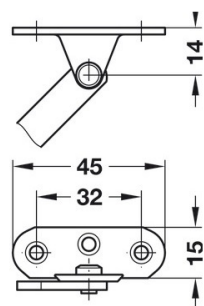

PRODUCT SHEET

Description:

Lid Stay W/Built In Catch, 200mm, NPL/White, Left

Item number:

15.10.345-0

Units	Box	Carton	HS Code	Barcode
Pcs.	1	25	8302420090	
5704866056779				

SISO A/S

Mileparken 11
DK-2740 Skovlunde
Denmark
VAT: DK 24786013

Phone +45 45 830 900

www.siso.dk
siso@siso.dk

Danske Bank
Nytorv Branch
Copenhagen
SWIFT: DABADKKK

Account no.
4180 3112 112936
IBAN Account
DK7230003112112936