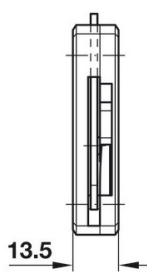

## Description:

Lid Stay W/Built In Catch, 200mm, NPL/White, Left

## Item number:

15.10.345-0

Units	Box	Carton	HS Code	Barcode
Pcs.	1	25	8302420090	
5704866056779				